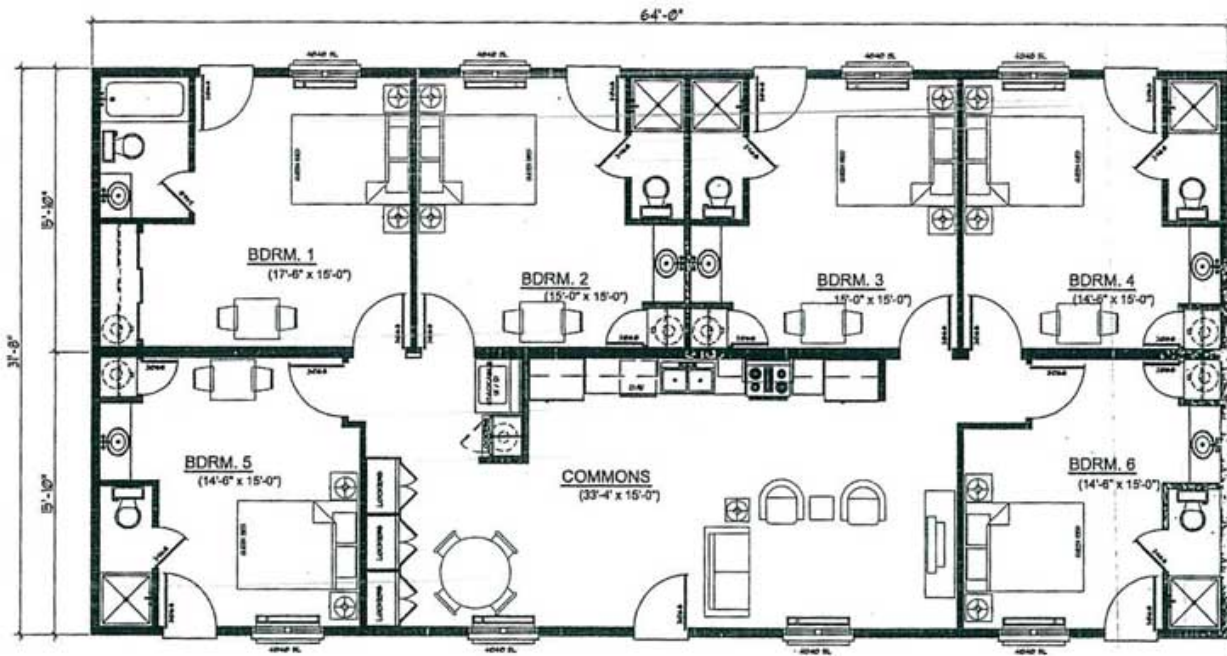

WORKFORCE HOUSING, HOTELS & APARTMENTS

COLORADO FACTORY MODULARS

a division of "Premier Community Homes, Ltd."

Where Life's Memories Are Made!

1635 East Layton Drive

Englewood, Colorado 80113

Office: (303) 573-0067

Email: jscol@pchomesltd.com

www.coloradofactorymodulars.com

SHEET NAME:

FLOOR PLAN (64 FT. L.)

GROSS FLOOR AREA = 2,027 S.F.

MODEL:

MODEL MC 3264
'MAN CAMP'

DATE: 08 SEP 11

REVISED: -

SCALE:

(17 x 11 SHT.) = N.T.S.

(11 x 8 1/2 SHT.) = N.T.S.

SHEET NO.:

3264
A 1