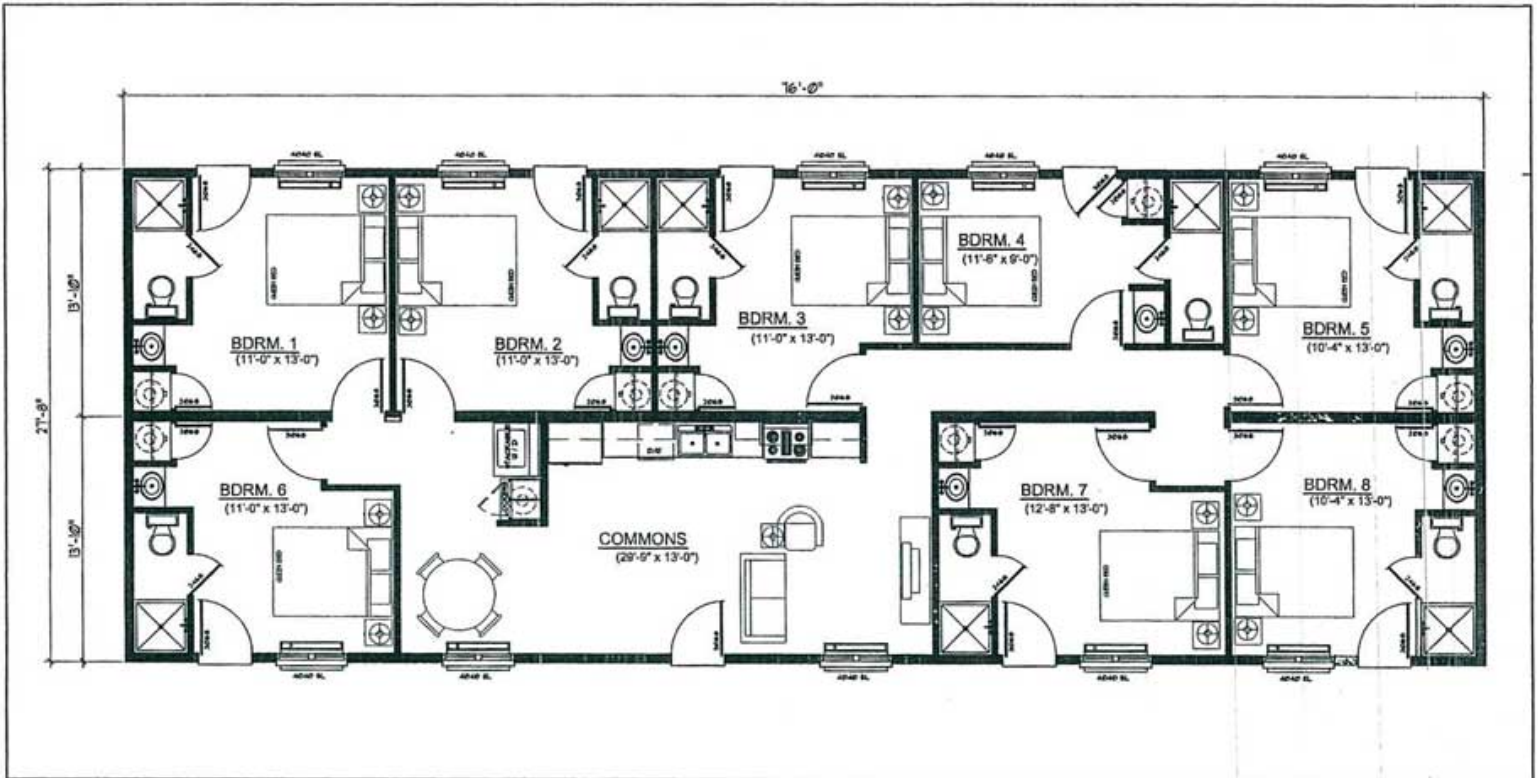

WORKFORCE HOUSING, HOTELS & APARTMENTS

COLORADO FACTORY MODULARS

a division of "Premier Community Homes, Ltd."

Where Life's Memories Are Made!

1635 East Layton Drive

Englewood, Colorado 80113

Office: (303) 573-0067

Email: jscoc@pchomesltd.com

www.coloradofactorymodular.com

SHEET NAME:

FLOOR PLAN (76 FT. L.)

GROSS FLOOR AREA = 2,103 S.F.

MODEL:

**MODEL MC 2876
'MAN CAMP' 8**

DATE: **D6 SEP 11**

REVISED: -

SCALE:

(17 x 11 SHT.) = N.T.S.

(11 x 8 1/2 SHT.) = N.T.S.

SHEET NO.

2876

A 1