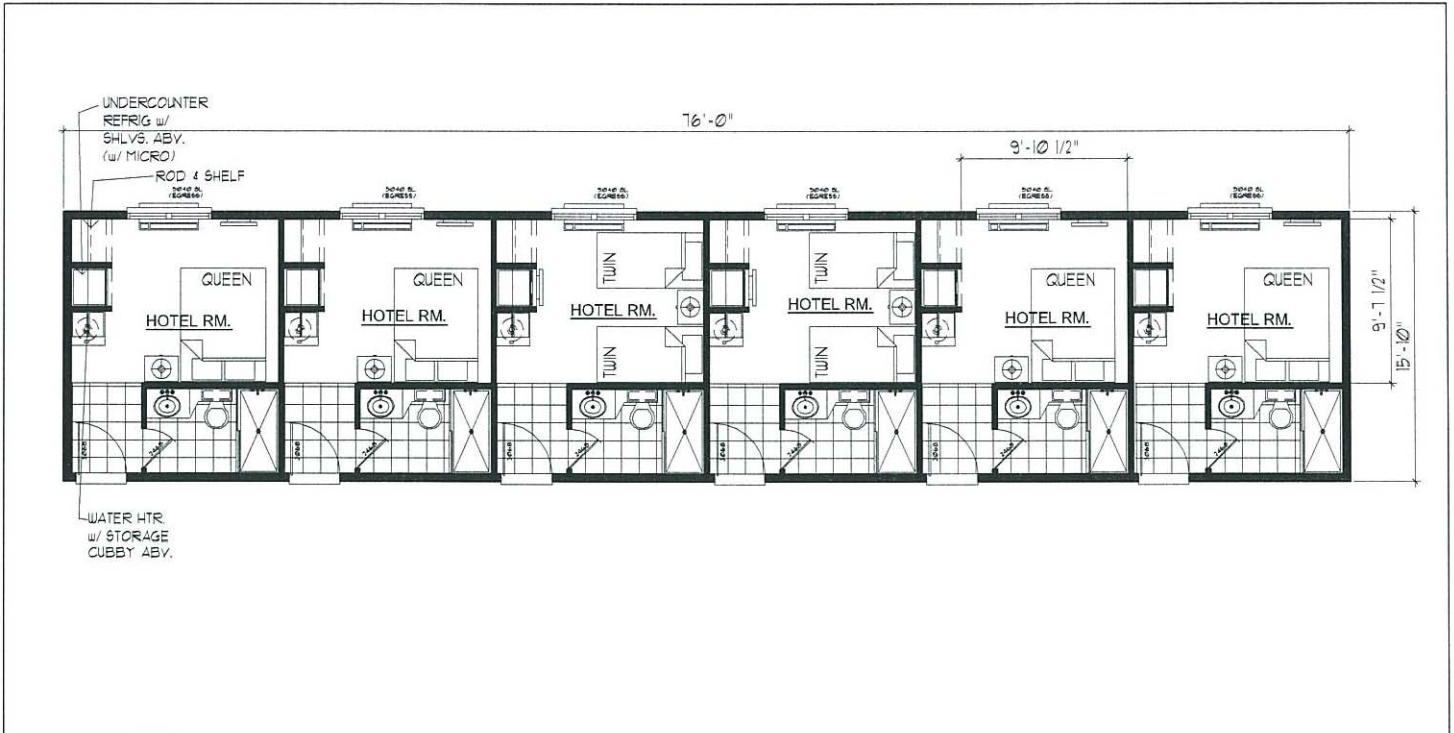

HOTELS & WORKFORCE HOUSING

 <p>COLORADO FACTORY MODULARS a division of "Premier Community Homes, Ltd." <i>Where Life's Memories Are Made!</i> 1635 East Layton Drive Englewood, Colorado 80113 Office: (303) 573-0067 Email: jscoll@pchomesltd.com www.coloradofactorymodulars.com</p>	<p>SHEET NAME: FLOOR PLAN (76 FT. L.) GROSS FLOOR AREA = 1,203 S.F.</p>	<p>DATE: 31 OCT 11 REVISED: 02 NOV 11 03 NOV 11 04 NOV 11</p>	<p>SHEET NO: MU 1676 A1</p>
	<p>MODEL: MODEL MU 1676</p>	<p>SCALE: (17' x 11' SHT.) = N.T.S. (11' x 8 1/2' SHT.) = N.T.S.</p>	