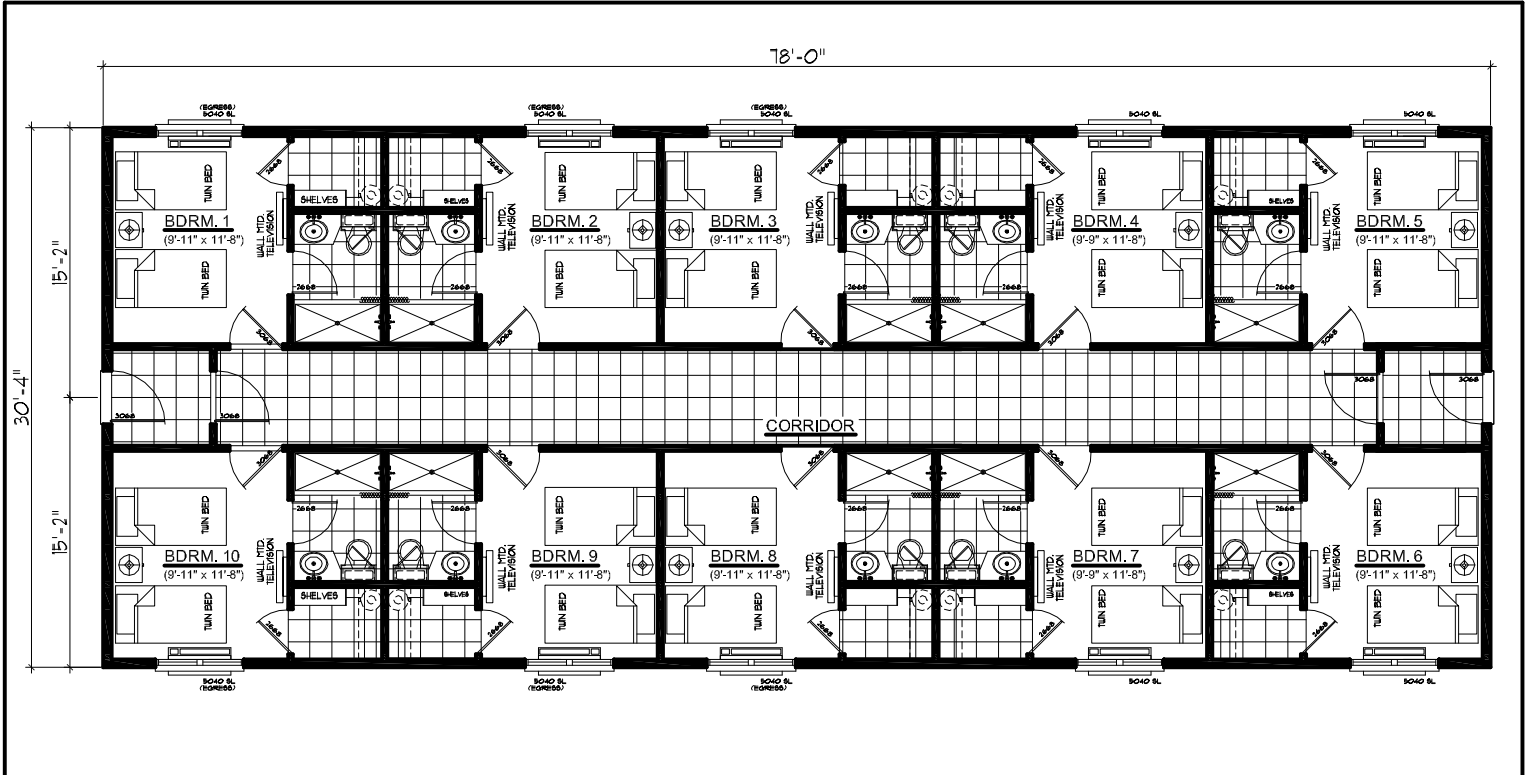

APARTMENTS & WORKFORCE HOUSING

COLORADO FACTORY MODULARS

a division of "Premier Community Homes, Ltd."

Where Life's Memories Are Made!

MODEL:

CUSTOM 3278 CHM

DATE: 15 DEC 11

REVISED: 15 DEC 11

SHEET NO.:

**CUSTOM
3278 CHM**

A1

Lowest Possible Factory Price

Premier Community Homes, Ltd.

Call: (303) 573-0067