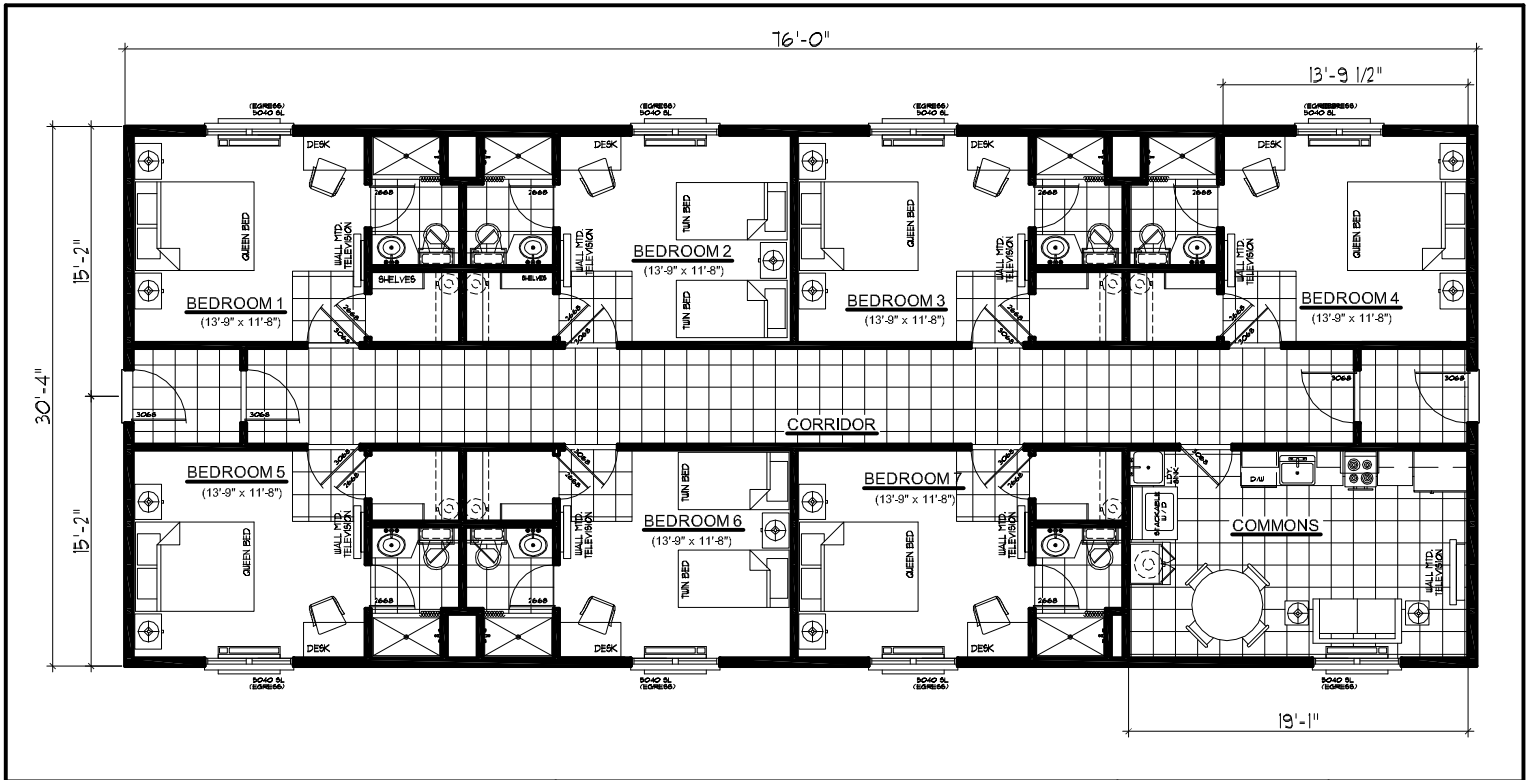

APARTMENTS & WORKFORCE HOUSING

COLORADO FACTORY MODULARS

a division of "Premier Community Homes, Ltd."
Where Life's Memories Are Made!
1635 East Layton Drive
Englewood, Colorado 80113
Office: (303) 573-0067
Email: jscolor@pohomesltd.com
www.coloradofactorymodulars.com

MODEL:

**CUSTOM CHM 3276
CENTER HALL MODULAR
HOTEL**

DATE: 17 OCT 11

REVISED: 18 OCT 11

SHEET NO.:

**CUSTOM
CHM
3276**

A 1