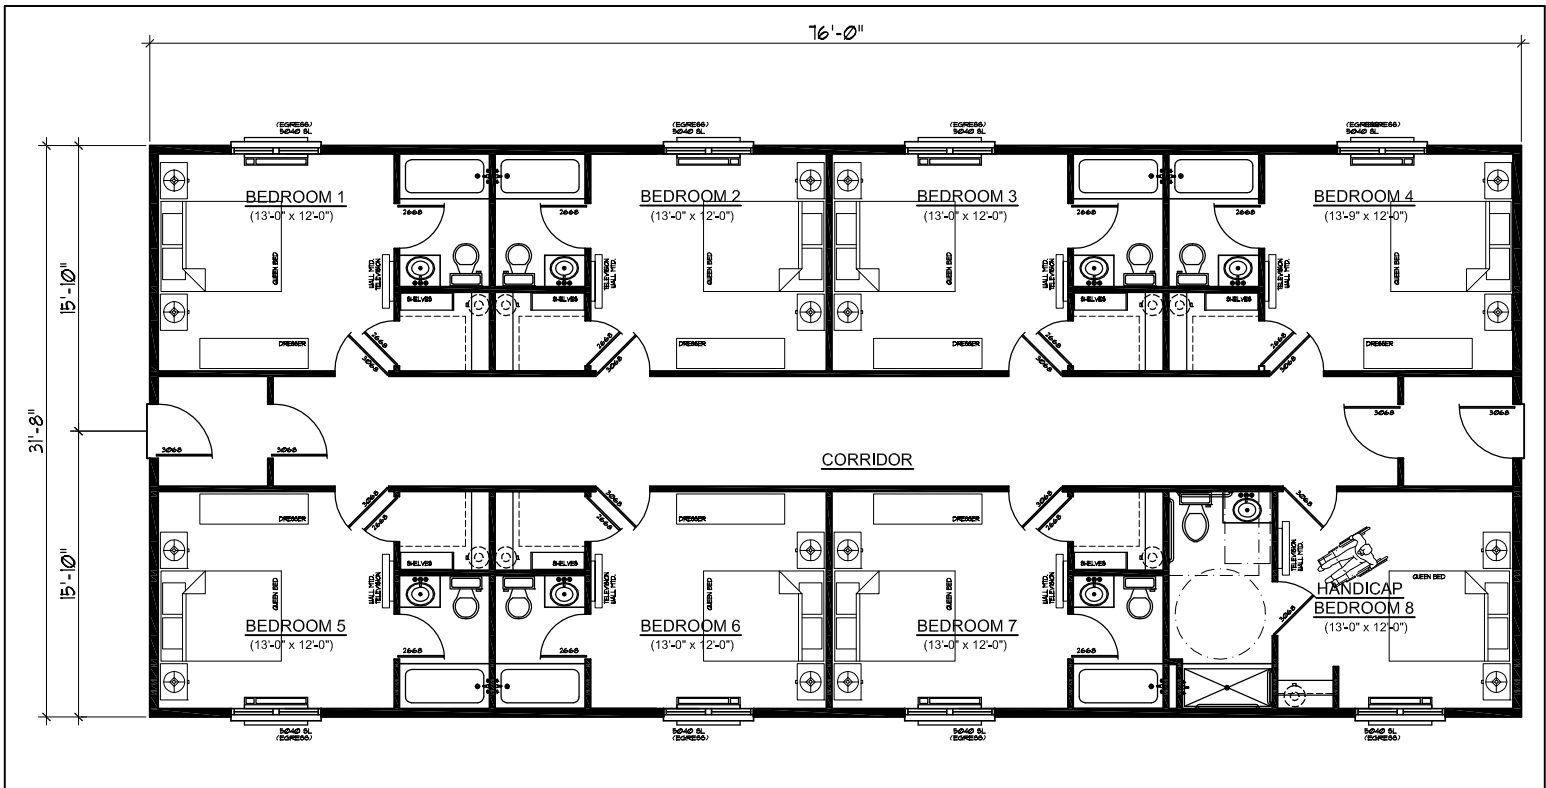

APARTMENTS & WORKFORCE HOUSING

COLORADO FACTORY MODULARS
a division of "Premier Community Homes, Ltd."
Where Life's Memories Are Made!
1635 East Layton Drive
Englewood, Colorado 80113
Office: (303) 573-0067
Email: jscot@pchomesltd.com
www.coloradofactorymodulars.com

MODEL:
MODEL NO. CHM 3276
CENTER HALL MODULAR
HOTEL

DATE: 28 SEP 2011
REVISED: -

SHEET NO:
CHM
3276
A 1

Lowest Possible Factory Price

Premier Community Homes, Ltd.

Call: (303) 573-0067