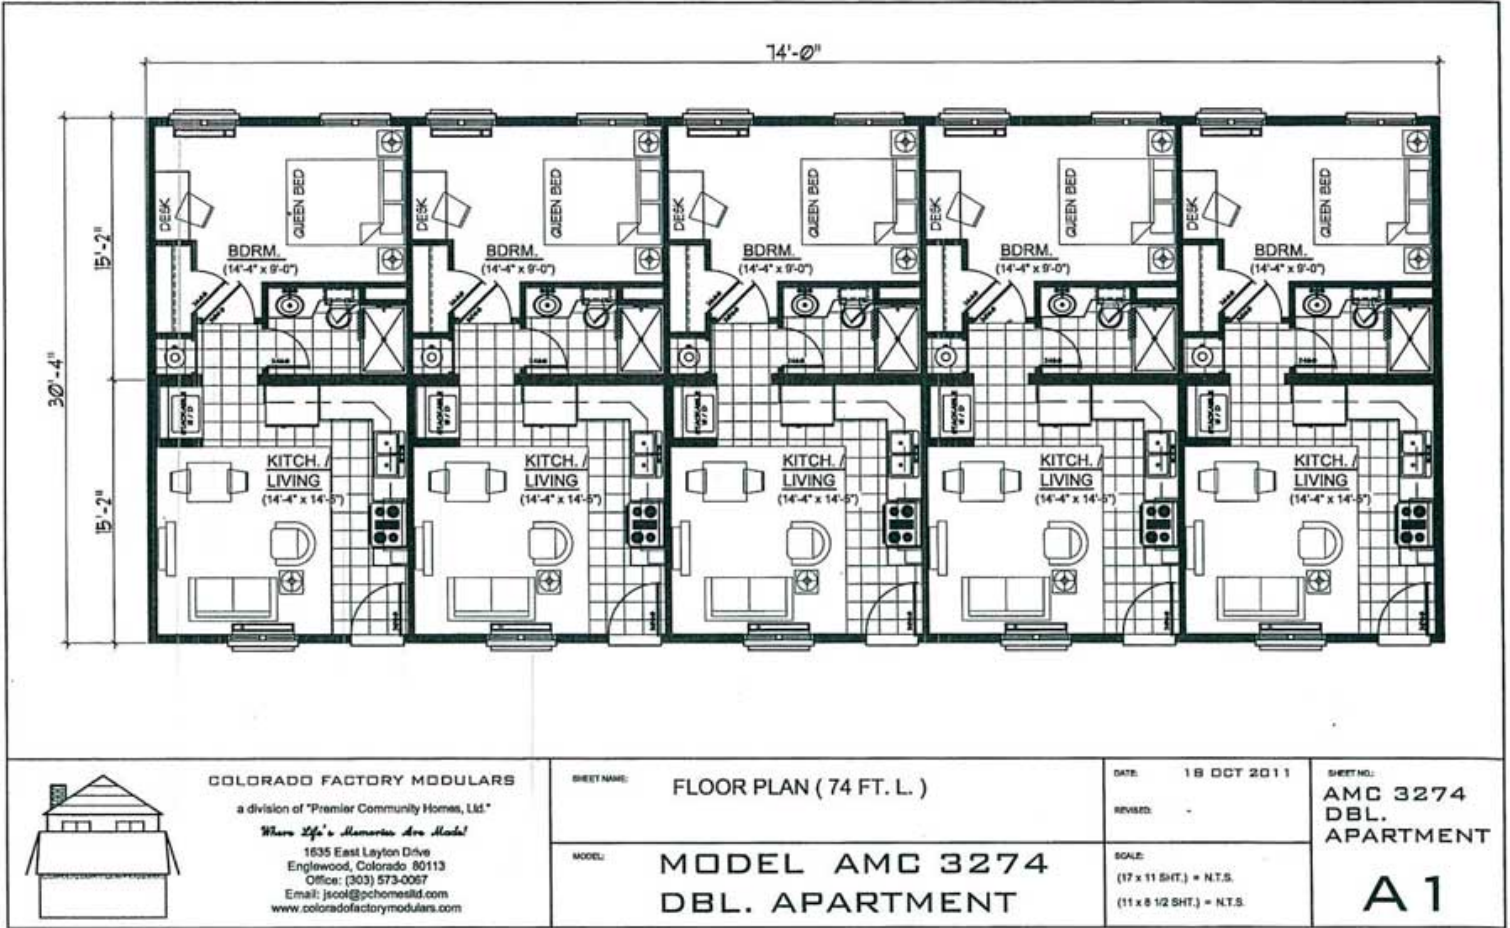

APARTMENTS & WORKFORCE HOUSING

COLORADO FACTORY MODULARES
a division of "Premier Community Homes, Ltd."
Where Life's Memories Are Made!
1635 East Layton Drive
Englewood, Colorado 80113
Office: (303) 573-0067
Email: jscot@pchomeslid.com
www.coloradofactorymodulares.com

SHEET NAME: FLOOR PLAN (74 FT. L.)

MODEL: MODEL AMC 3274
DBL. APARTMENT

DATE: 18 OCT 2011

REVISED: -

SCALE:
(17 x 11 SHT.) = N.T.S.
(11 x 8 1/2 SHT.) = N.T.S.

SHEET NO.: AMC 3274
DBL.
APARTMENT

A 1